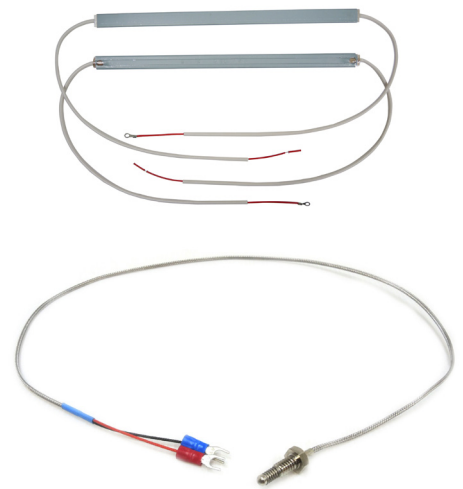

SKU Number	Product name	Information	1 unit
ME-300CFN-UK	Constant heat sealer on foot	Max Seal L: 300mm, Seal W: 15mm, Weight: 20kg	£456.00
CFN.EXT.Pole	Extension pole set for 300CFN	Weight: 3kg H: 30cm	£52.00
300CFNSPP	Spare parts kits for 300CFN	1 fuse + 2 heating elements	£52.00
1E70-5001	Thermostat for 300CFN		£13.00
ME-300HC-UK	Impulse heat sealer with built-in trimmer	Max seal L: 300mm, seal W: 2mm, weight: 5.4kg wattage: 500W, suitable for SUP and FP only	£179.00
ME300HCSPP	Spare parts kits for 300HC	2 heating element + 2 upper Teon +1cutting blade	£18.00
PS-881BS-UK	Continuous Band Sealer	Max. seal speed: 12 M/min, seal W: 10mm, weight: 30kg wattage: 550W, conveyer table W: 300mm, temp. range: 30-300 °C	£1,943.00
ME-150DH-UK	Hand held heat sealer	Max seal L: 150mm, seal W: 15mm, Weight: 1.5kg Wattage: 50W, excellent for cellophane and foil bags	£116.00
CR-W	Carbon ribbon for date stamper – White	Dimensions:31mm X 120M/Roll	£11.00
CR-B	Carbon ribbon for date stamper – Black	Dimensions:31mm X 120M/Roll	£11.00