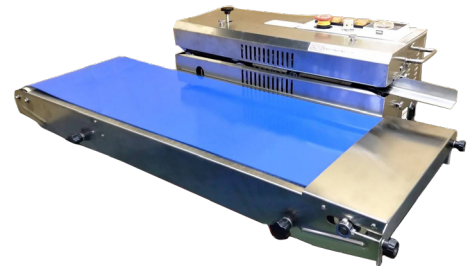

SKU Number	Product name	Information	1 unit
ME-300CFN-UK	Constant heat sealer on foot	Max Seal L: 300mm, Seal W: 15mm, Weight: 20kg	£456.00
CFN.EXT.Pole	Extension pole set for 300CFN	Weight: 3kg H: 30cm	£52.00
300CFNSPP	Spare parts kits for 300CFN	1 fuse + 2 heating elements	£52.00
1E70-5001	Thermostat for 300CFN		£13.00
ME-300HC-UK	Impulse heat sealer with built-in trimmer	Max seal L: 300mm, seal W: 2mm, weight: 5.4kg wattage: 500W, suitable for SUP and FP only	£179.00
ME300HCSPP	Spare parts kits for 300HC	2 heating element + 2 upper Teon +1cutting blade	£18.00
PS-881BS-UK	Continuous Band Sealer	Max. seal speed: 12 M/min, seal W: 10mm, weight: 30kg wattage: 550W, conveyer table W: 300mm, temp. range: 30-300 °C	£1,943.00
ME-150DH-UK	Hand held heat sealer	Max seal L: 150mm, seal W: 15mm, Weight: 1.5kg Wattage: 50W, excellent for cellophane and foil bags	£116.00
CR-W	Carbon ribbon for date stamper – White	Dimensions:31mm X 120M/Roll	£11.00
CR-B	Carbon ribbon for date stamper – Black	Dimensions:31mm X 120M/Roll	£11.00